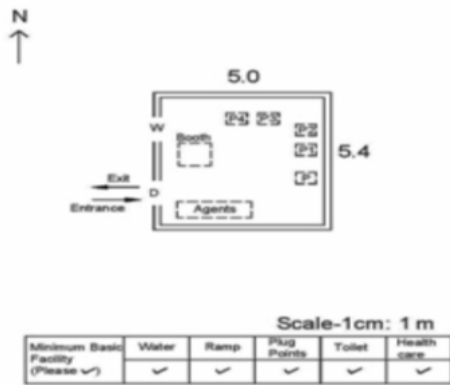

Nazri Naksha

Google Map View

Polling Station Building Front View

Polling Station Front View

Cad View

Key MAP View