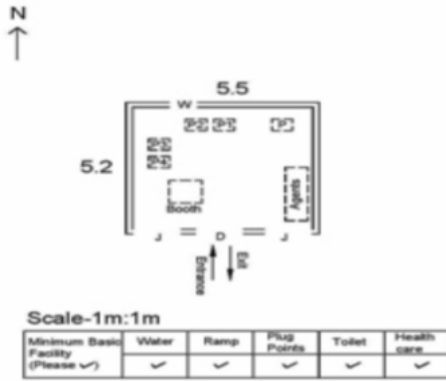

Nazri Naksha

Google Map View

Polling Station Building Front View

Polling Station Front View

Cad View

Key MAP View