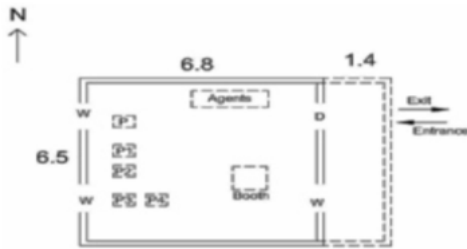

Cad View

Key MAP View

Scale-1cm:1m

Minimum Basic Facility (Please ✓)	Water	Ramp	Plug Points	Toilet	Health care
	✓	✓	✓	✓	✓