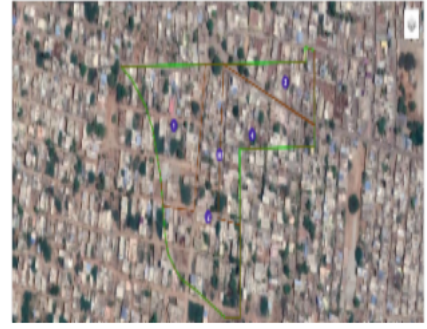

Nazri Naksha

Google Map View