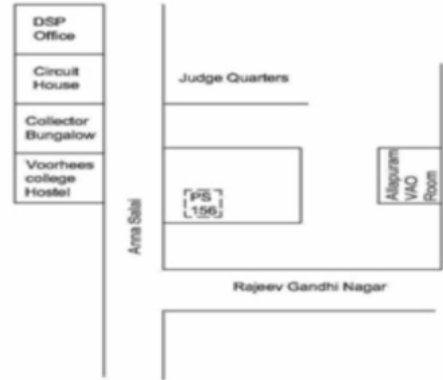

Cad View

Key MAP View

Scale-1cm:1m

Minimum Basic Facility (Please ✓)	Water	Ramp	Plug Points	Toilet	Health care
	✓	✓	✓	✓	✓