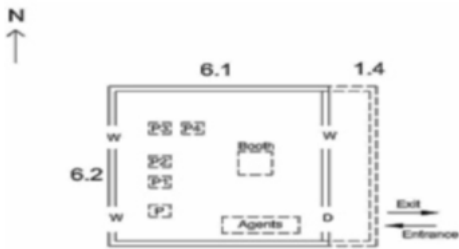

Cad View

Key MAP View

Scale-1cm:1m

Minimum Basic Facility (Please ✓)	Water	Ramp	Pug Points	Toilet	Health care
	✓	✓	✓	✓	✓