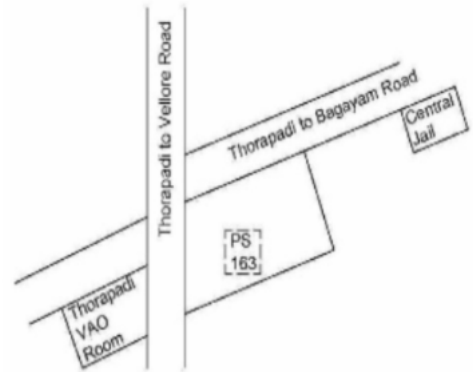

Cad View

Key MAP View

Scale-1cm:1m

Minimum Basic Facility (Please ✓)	Water	Ramp	Pug Points	Toilet	Health care
	✓	✓	✓	✓	✓