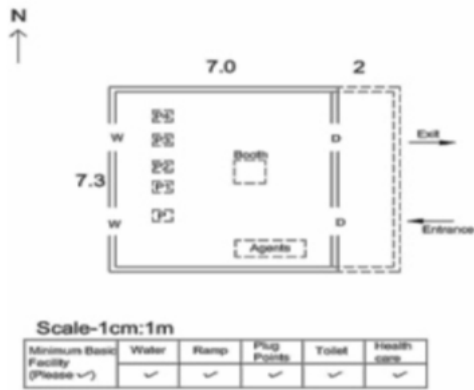

Nazri Naksha

Google Map View

Cad View