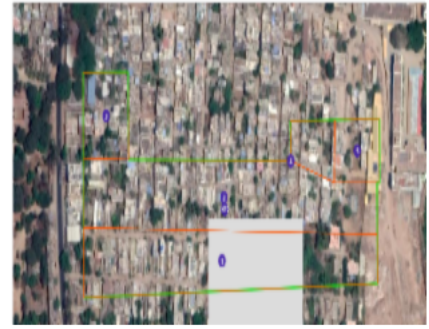

Nazri Naksha

Google Map View