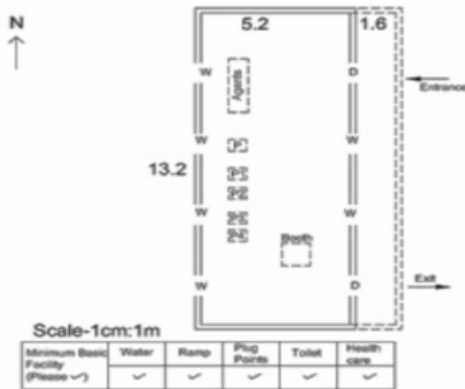

Nazri Naksha

Google Map View

Polling Station Building Front View

Polling Station Front View

Cad View

Key MAP View