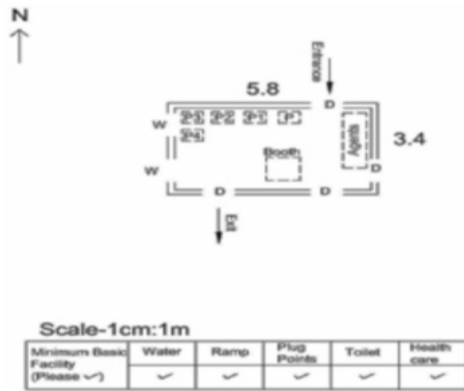

Nazri Naksha

Google Map View

Cad View