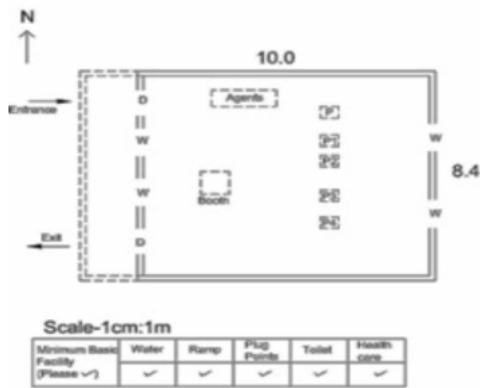

Nazri Naksha

Google Map View

Cad View