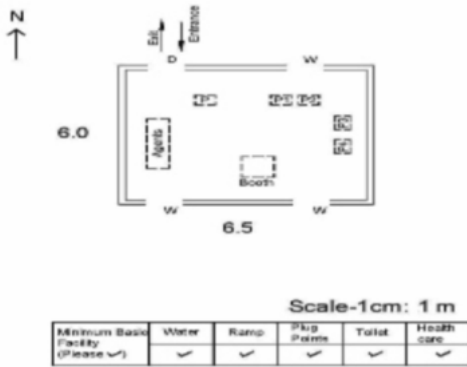

Nazri Naksha

Google Map View

Cad View