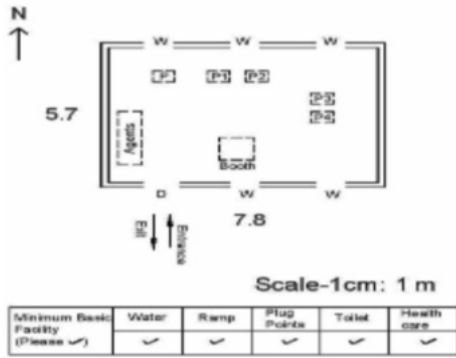

Nazri Naksha

Google Map View