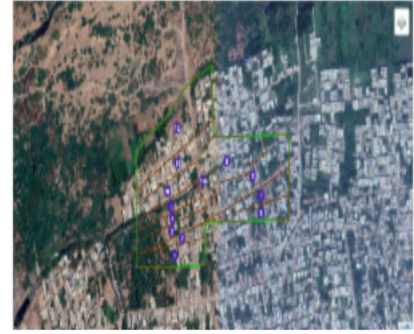

Nazri Naksha

Google Map View