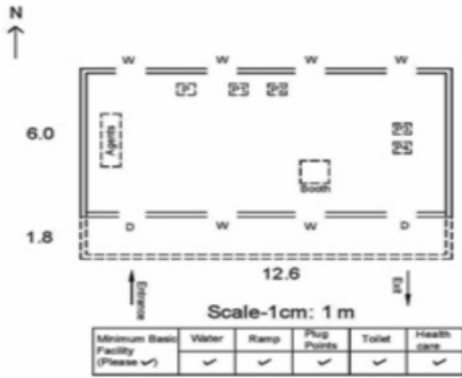

Nazri Naksha

Google Map View

Cad View