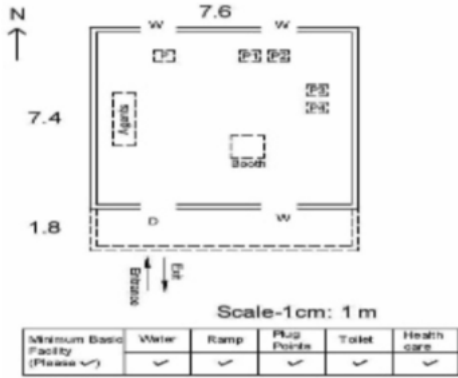

Nazri Naksha

Google Map View

Polling Station Building Front View

Polling Station Front View

Cad View

Key MAP View