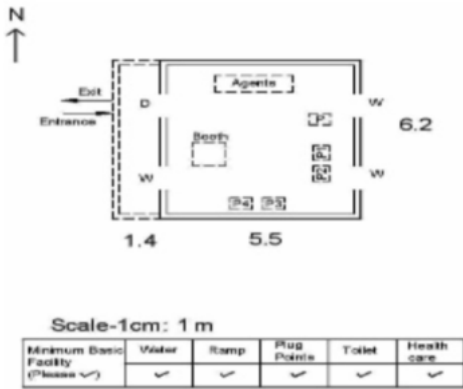

Nazri Naksha

Google Map View

Polling Station Building Front View

Polling Station Front View

Cad View

Key MAP View