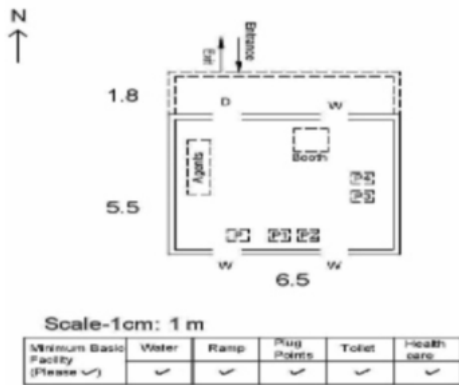

Nazri Naksha

Google Map View

Cad View