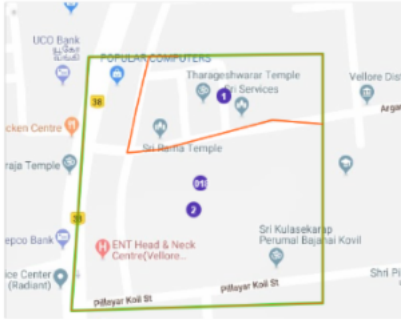

Nazri Naksha

Google Map View