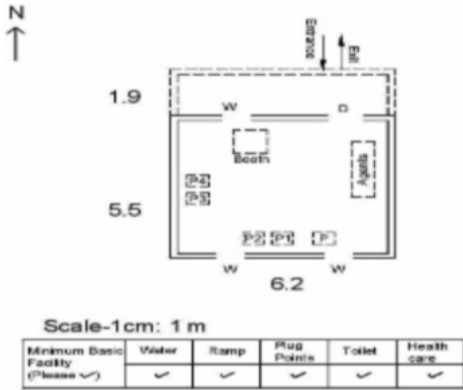

Nazri Naksha

Google Map View

Polling Station Building Front View

Polling Station Front View

Cad View

Key MAP View