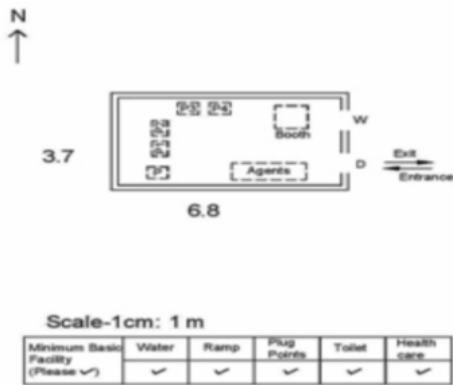

Nazri Naksha

Google Map View

Polling Station Building Front View

Polling Station Front View

Cad View

Key MAP View