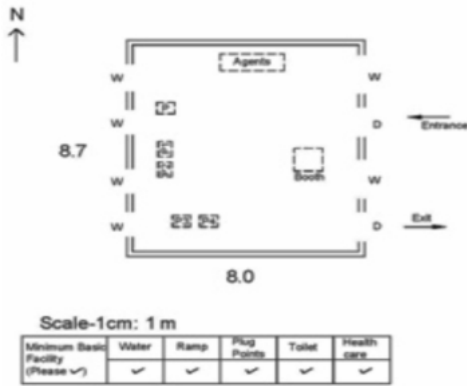

Nazri Naksha

Google Map View

Cad View