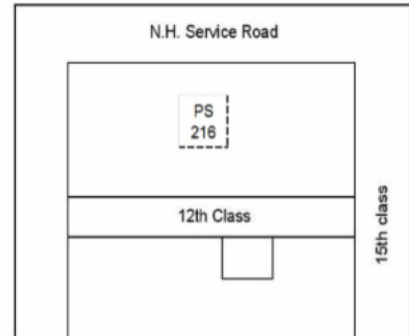

Nazri Naksha

Google Map View