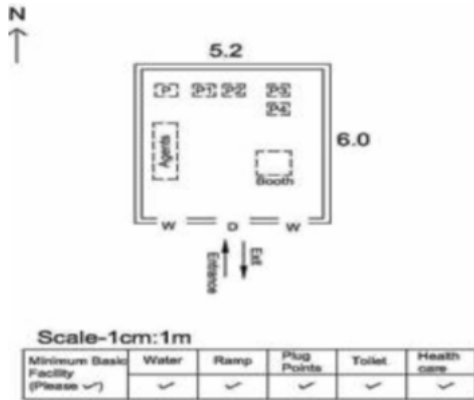

Nazri Naksha

Google Map View

Polling Station Building Front View

Polling Station Front View

Cad View

Key MAP View