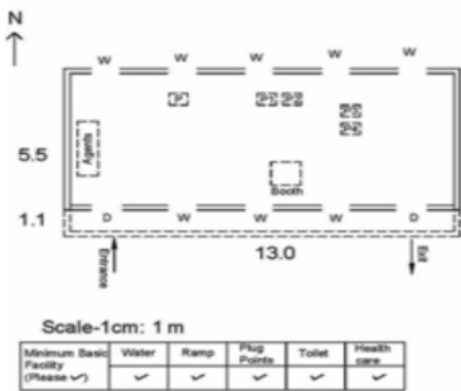

Nazri Naksha

Google Map View

Polling Station Building Front View

Polling Station Front View

Cad View

Key MAP View