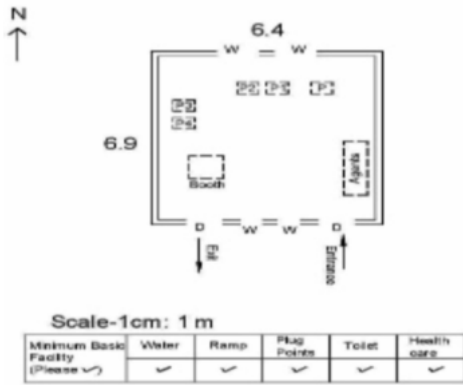

Nazri Naksha

Google Map View

Cad View