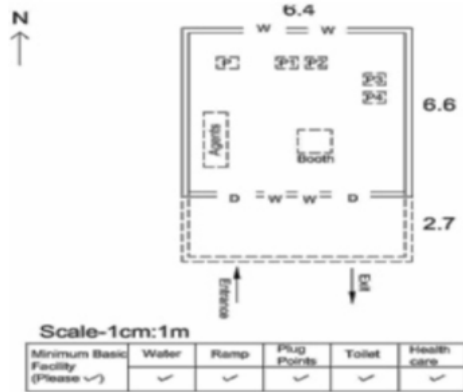

Nazri Naksha

Google Map View

Polling Station Building Front View

Polling Station Front View

Cad View

Key MAP View