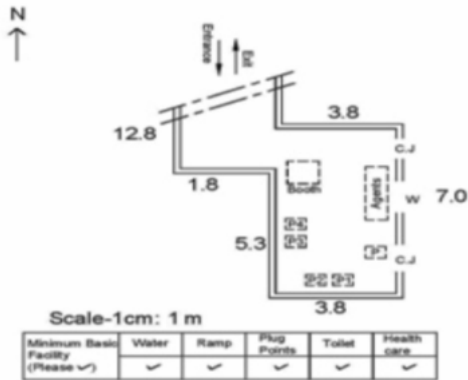

Nazri Naksha

Google Map View

Cad View