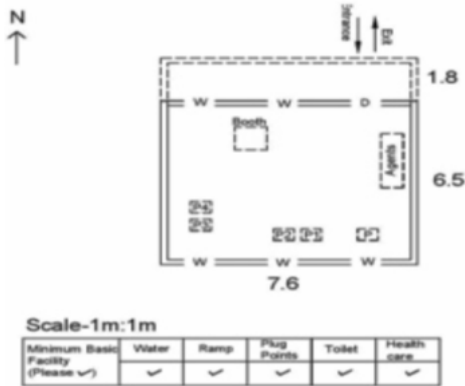

Nazri Naksha

Google Map View

Polling Station Building Front View

Polling Station Front View

Cad View

Key MAP View