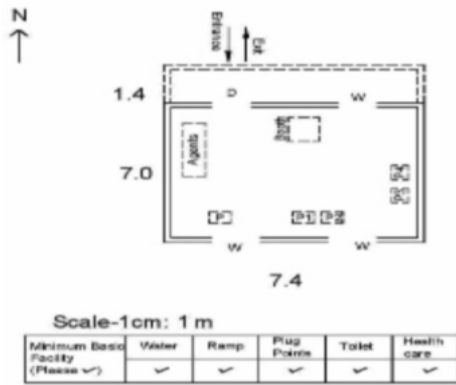

Nazri Naksha

Google Map View

Cad View