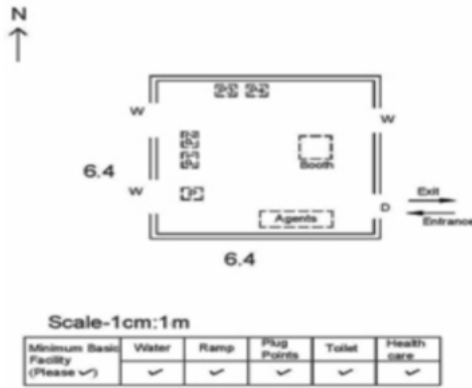

Nazri Naksha

Google Map View

Polling Station Building Front View

Polling Station Front View

Cad View

Key MAP View