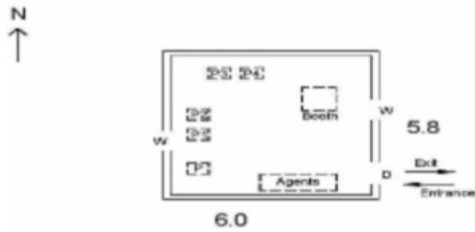

Nazri Naksha

Google Map View

Polling Station Building Front View

Polling Station Front View

Cad View

Scale-1cm: 1 m

Minimum Basic Facility (Please ✓)	Water	Ramp	Plug Points	Toilet	Health care
	✓	✓	✓	✓	✓

Key MAP View