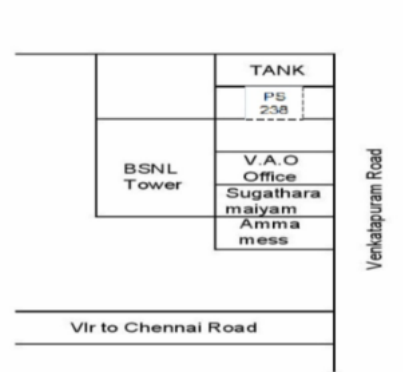

Nazri Naksha

Google Map View

Cad View

Key MAP View

Scale-1cm: 1 m

Minimum Basic Facility (Please ✓)	Water	Ramp	Plug Points	Toilet	Health
	✓	✓	✓	✓	✓