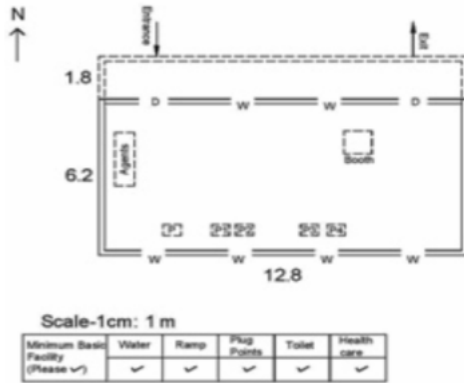

Nazri Naksha

Google Map View

Polling Station Building Front View

Polling Station Front View

Cad View

Key MAP View