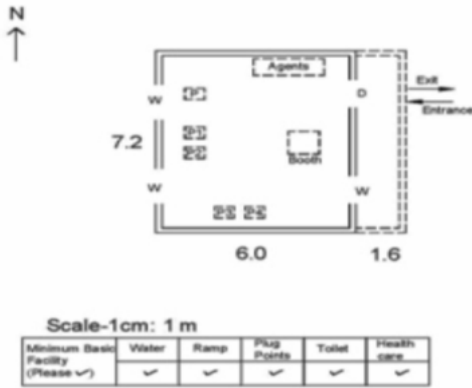

Nazri Naksha

Google Map View

Polling Station Building Front View

Polling Station Front View

Cad View

Key MAP View