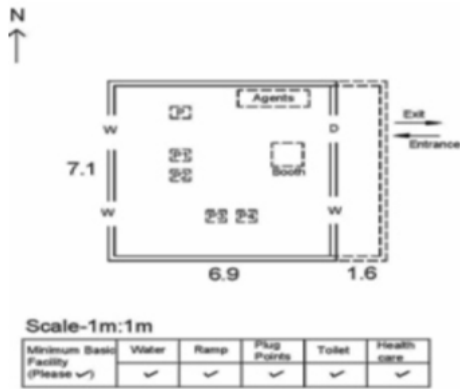

Nazri Naksha

Google Map View

Polling Station Building Front View

Polling Station Front View

Cad View

Key MAP View