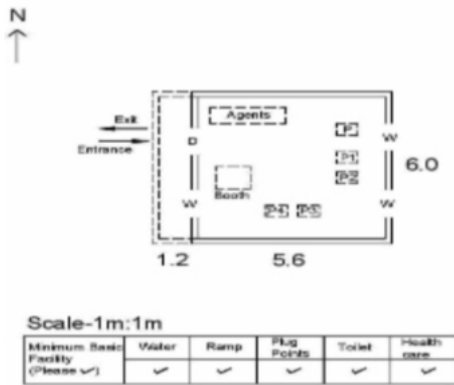

Nazri Naksha

Google Map View

Polling Station Building Front View

Polling Station Front View

Cad View

Key MAP View