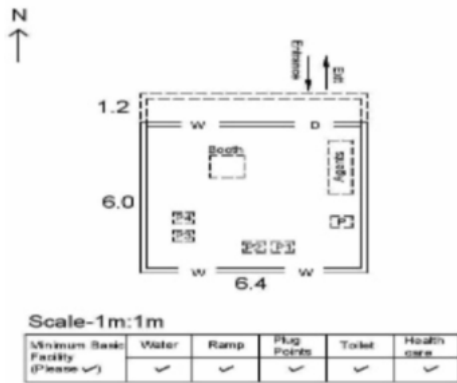

Nazri Naksha

Google Map View

Polling Station Building Front View

Polling Station Front View

Cad View

Key MAP View