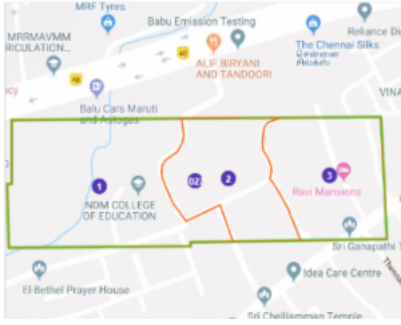

Nazri Naksha

Google Map View