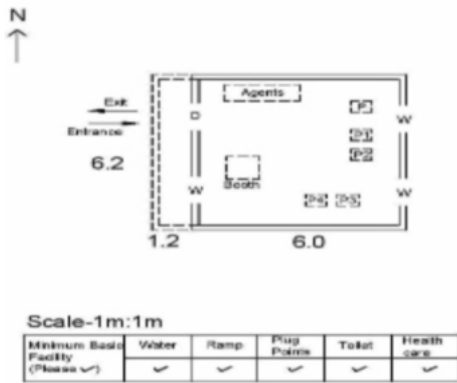

Nazri Naksha

Google Map View

Polling Station Building Front View

Polling Station Front View

Cad View

Key MAP View