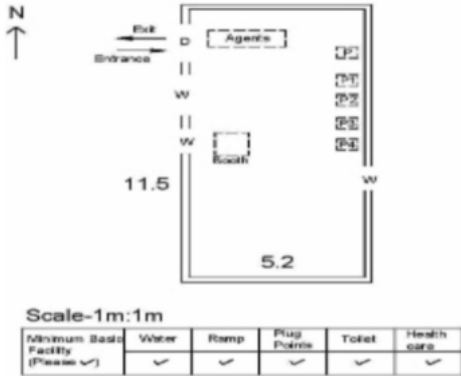

Nazri Naksha

Google Map View

Polling Station Building Front View

Polling Station Front View

Cad View

Key MAP View