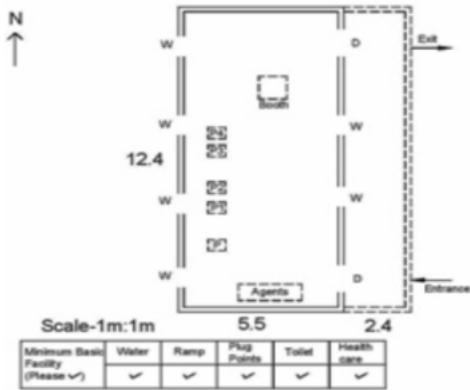

Nazri Naksha

Google Map View

Polling Station Building Front View

Polling Station Front View

Cad View

Key MAP View