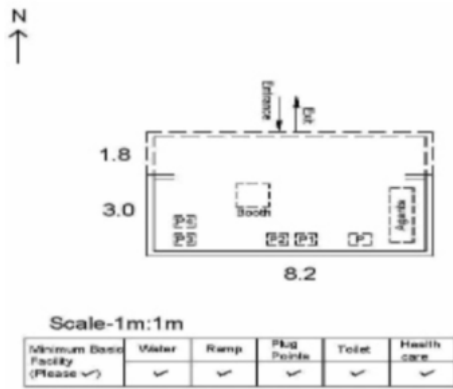

Nazri Naksha

Google Map View

Polling Station Building Front View

Polling Station Front View

Cad View

Key MAP View