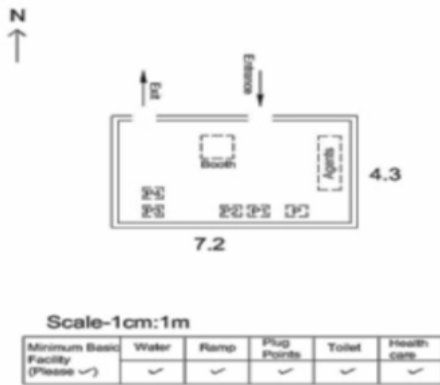

Nazri Naksha

Google Map View

Polling Station Building Front View

Polling Station Front View

Cad View

Key MAP View