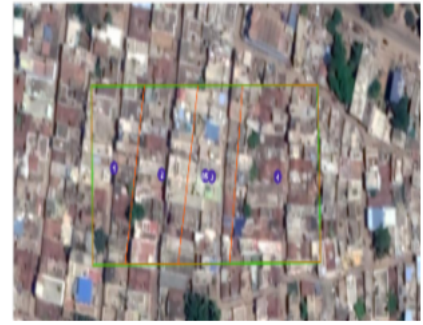

Nazri Naksha

Google Map View