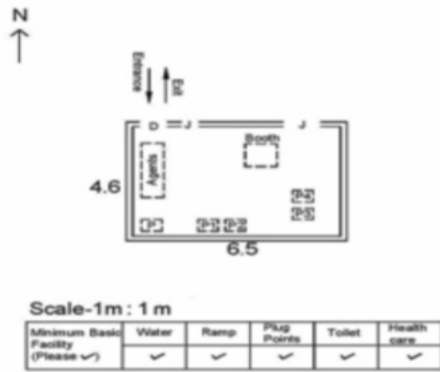

Nazri Naksha

Google Map View

Cad View