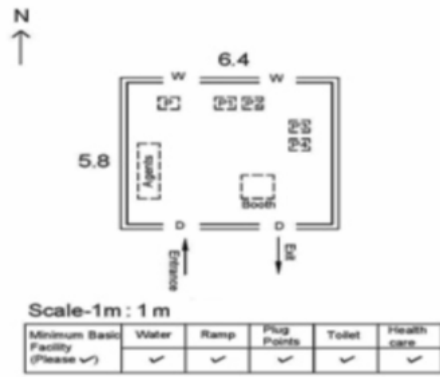

Nazri Naksha

Google Map View

Polling Station Building Front View

Polling Station Front View

Cad View

Key MAP View