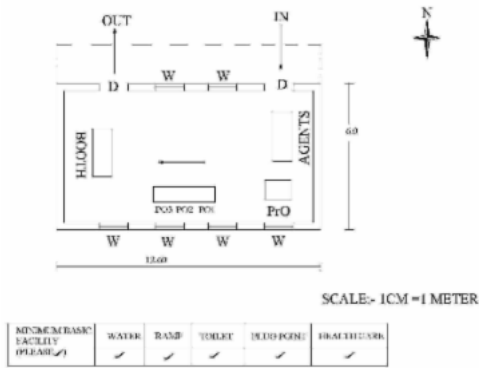

Nazri Naksha

Google Map View

Polling Station Building Front View

Polling Station Front View

Cad View

Key MAP View