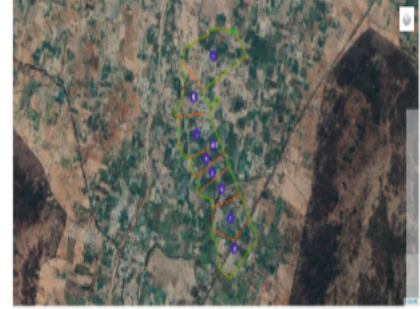

Nazri Naksha

Google Map View