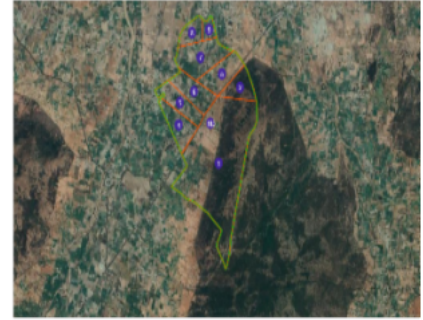

Nazri Naksha

Google Map View