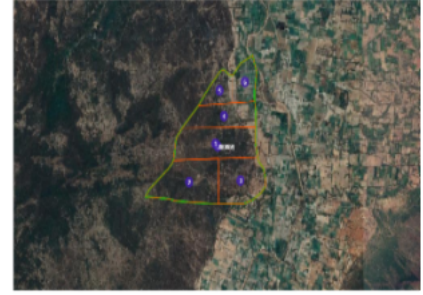

Nazri Naksha

Google Map View