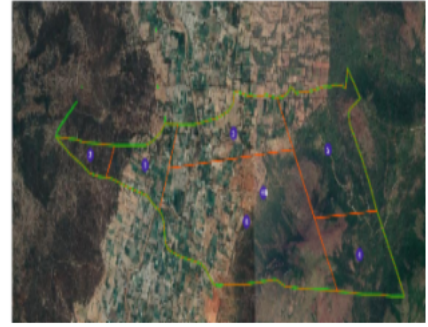

Nazri Naksha

Google Map View